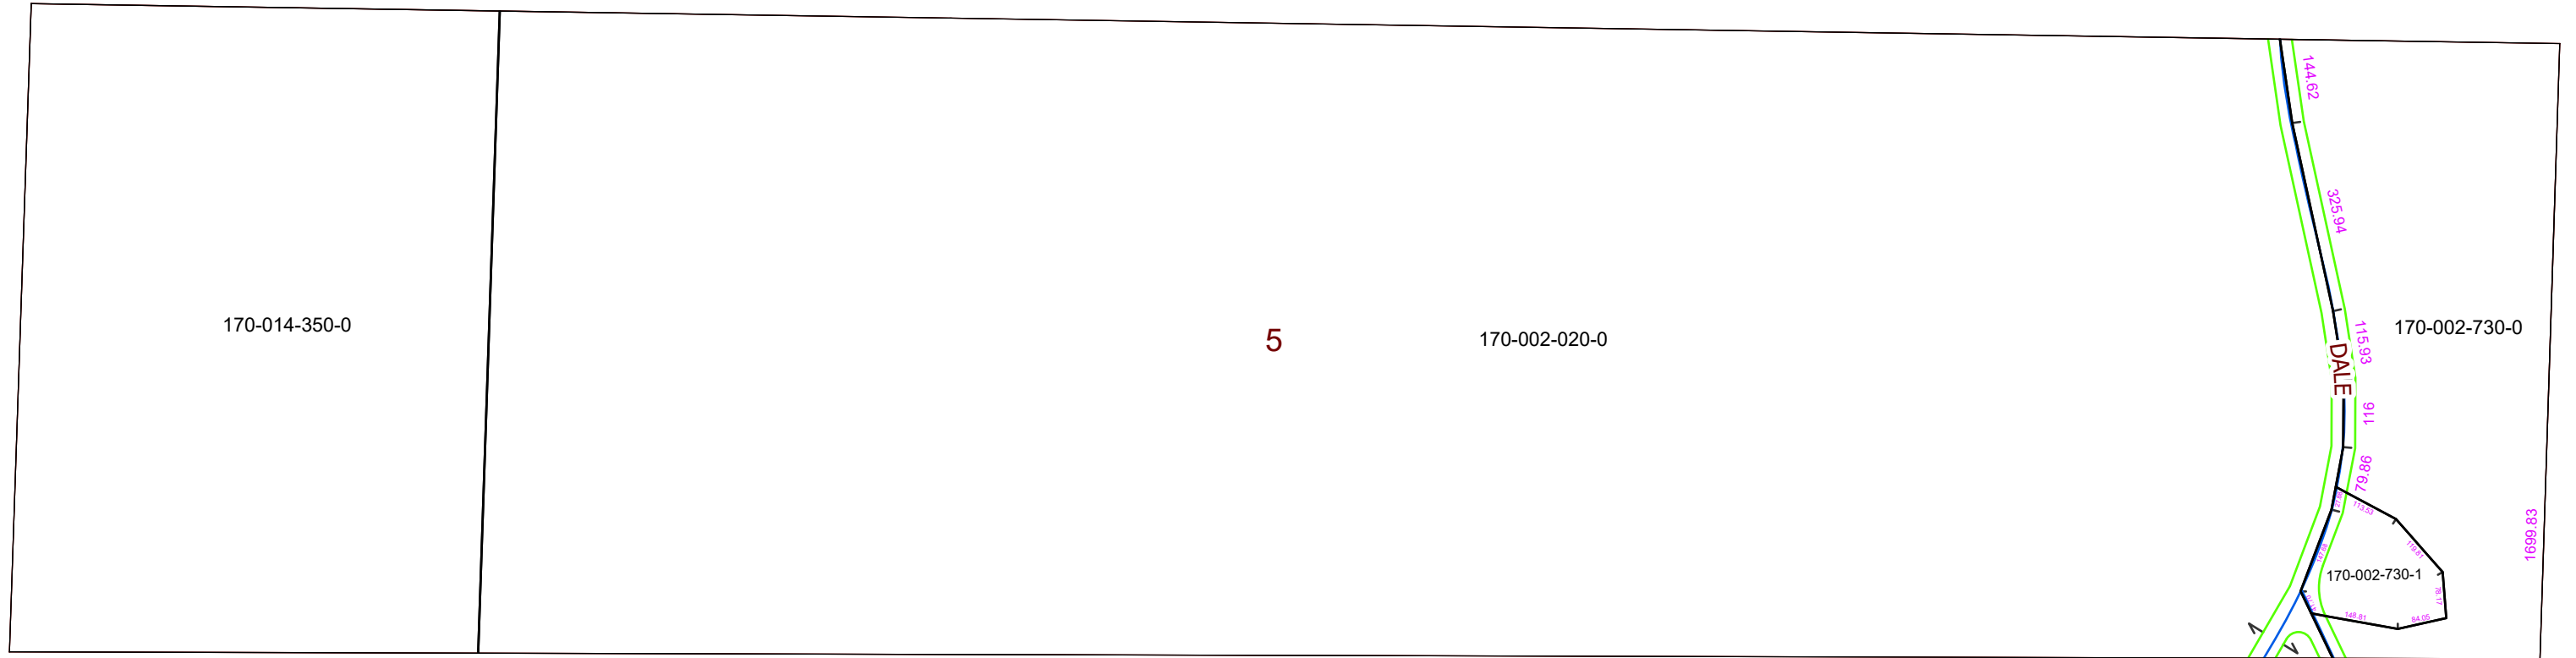

MORGAN COUNTY, OHIO

WINDSOR TWP. FRAC. 5, T-8, R-11, SOUTH WEST ALLOT.

PIN	Owner	LegalDescr	VOL	PAGE	Acres
170-002-020-0	CHEADLE COLUMBUS JR & WILDA E TRUST	R11 T08 S00 FR 5 SD	OR184	756	84
170-002-730-1	MOORE RHONDA J	R11 T08 S00	OR227	2732	0.867
170-002-730-0	MOORE ZACHARY R & MARSHA KAY PUGH	R11 T08 S00 FR 5 SD	OR220	1139	9.23
170-014-350-0	STRODE BONNIE MAE	R11 T08 S00 FR 5 SD	D.V 171	459	20

Boundaries

Type

- County
- Hidden
- Hydro
- Parcel
- ROW
- Section
- Lot
- <all other values>

08/10/2020